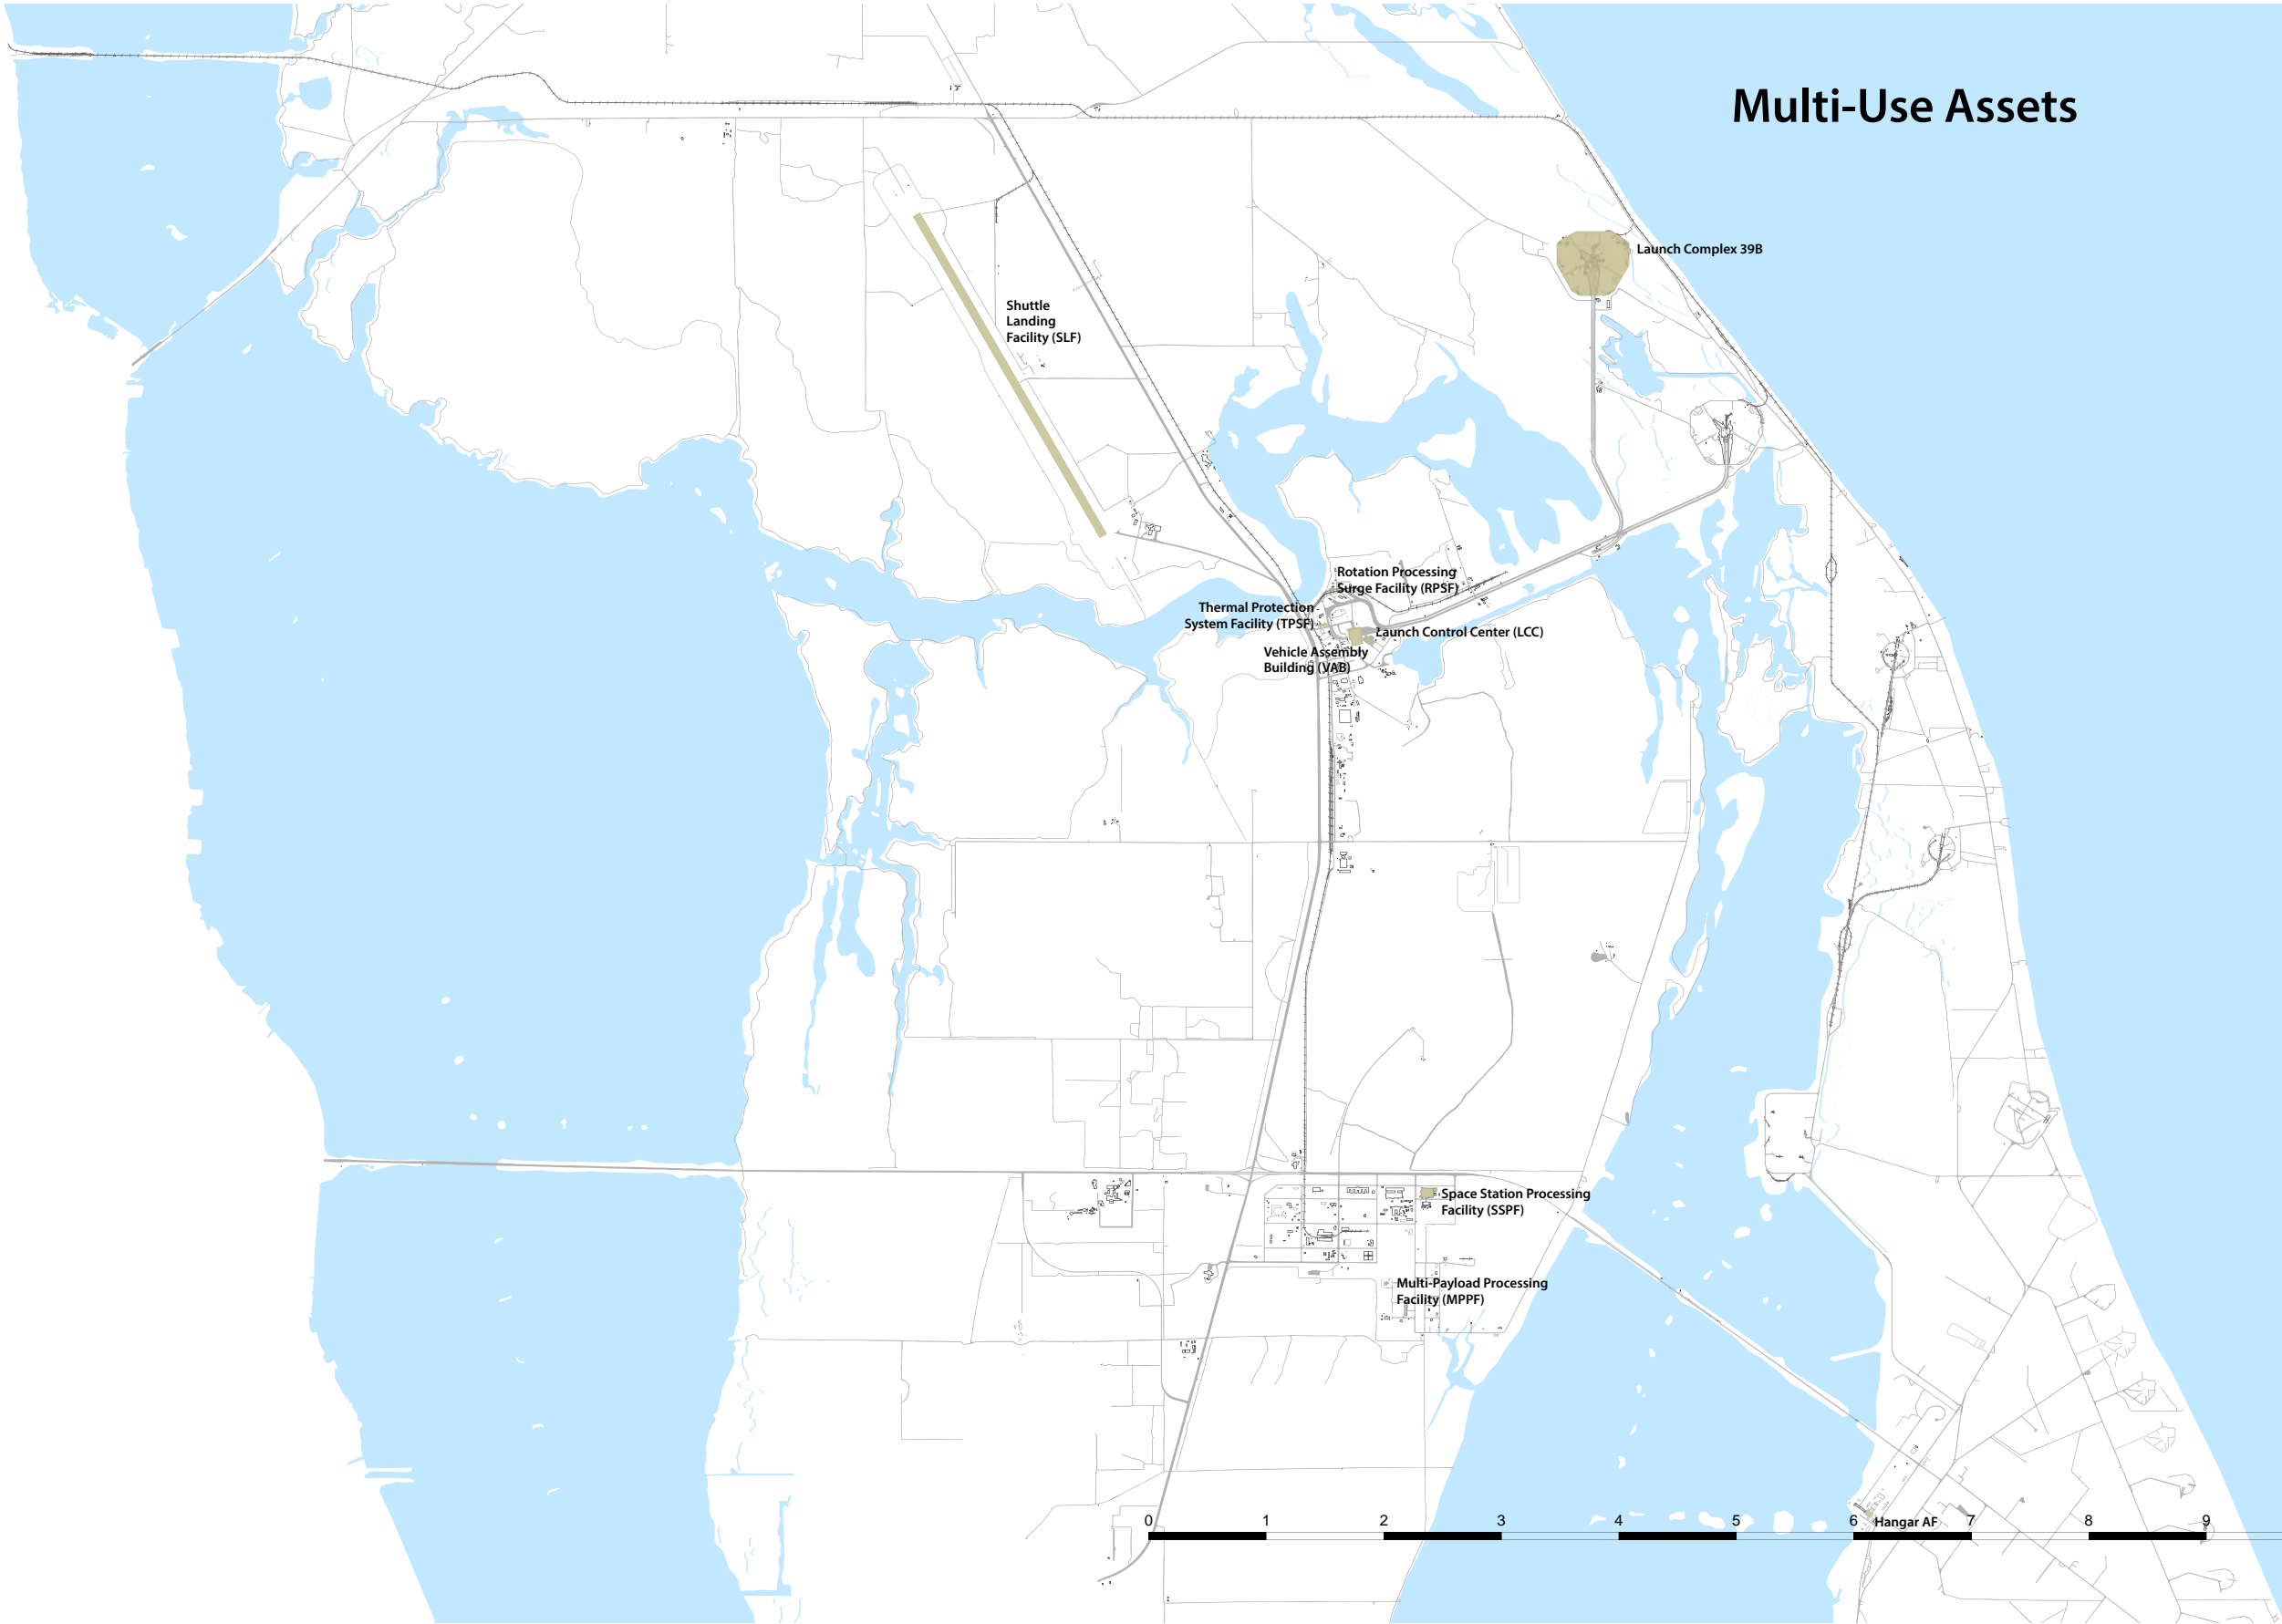

Multi-Use Assets

Shuttle Landing Facility (SLF)

Launch Complex 39B

Rotation Processing Surge Facility (RPSF)
Thermal Protection System Facility (TPSF)

Launch Control Center (LCC)
Vehicle Assembly Building (VAB)

Space Station Processing Facility (SSPF)

Multi-Payload Processing Facility (MPPF)

0 1 2 3 4 5 6 Hangar AF 7 8 9 10 Miles